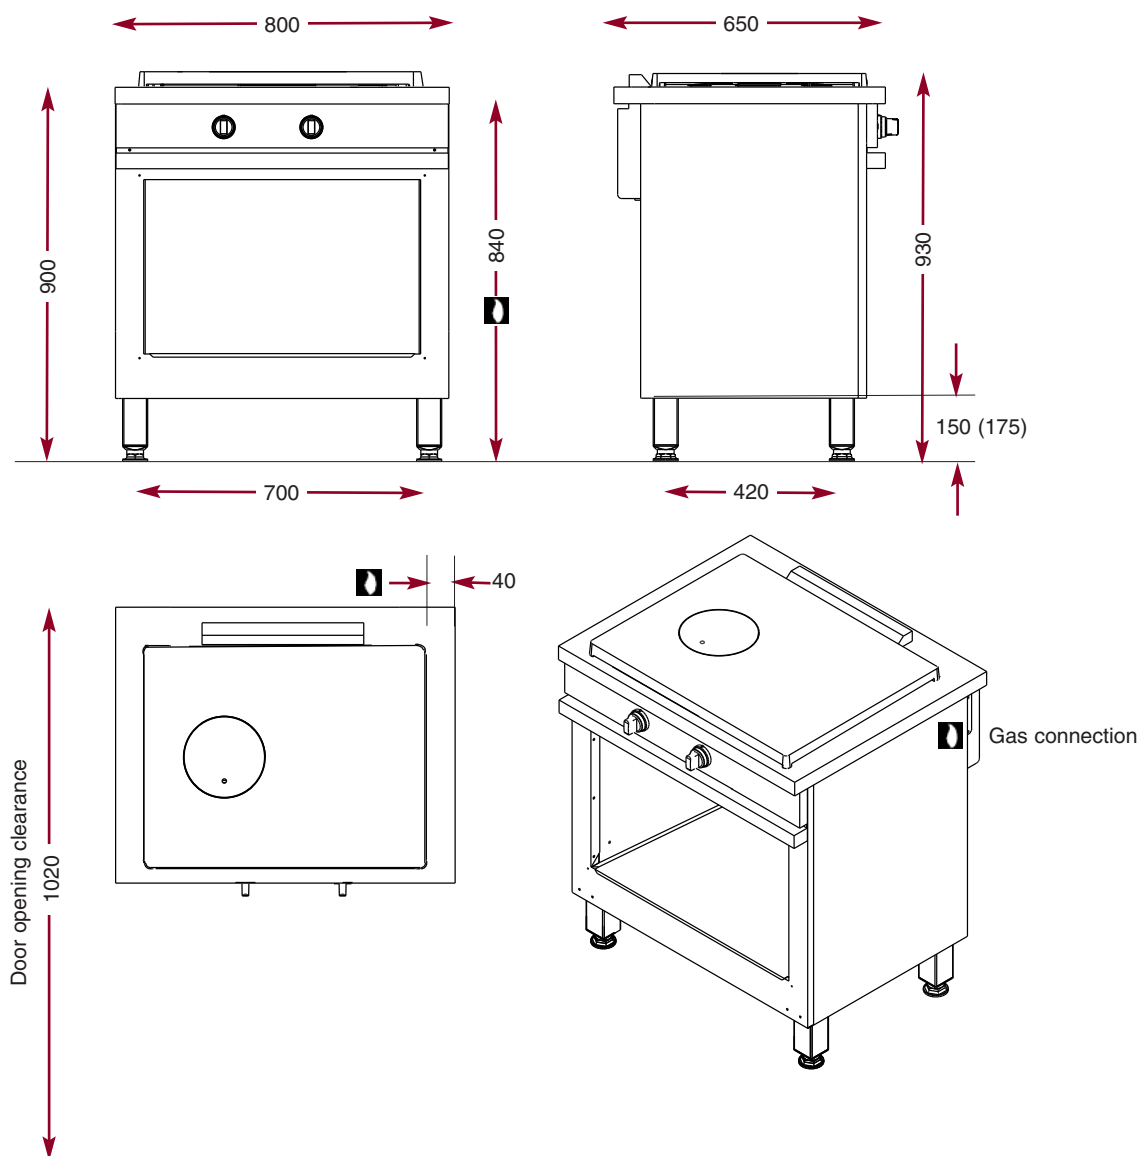

Simmer plate

CMG 820 GCF

The Chef's Choice.